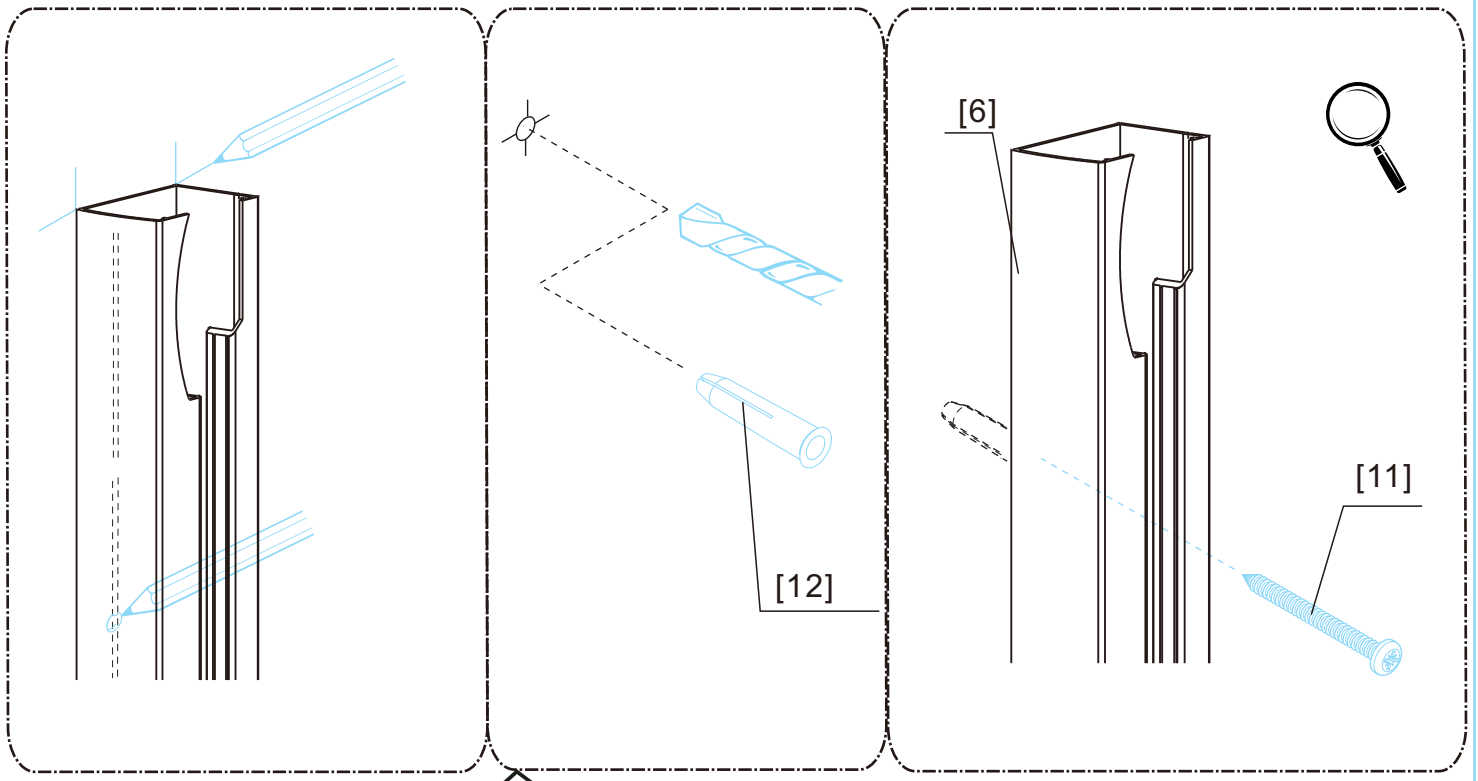

# AM · PM

W90G-405-090MT	900x900x1900mm
DX35WG-405-090MT	900x900x1900mm

# ◆ Box Contents

1

2

4

5

[16]

8

10