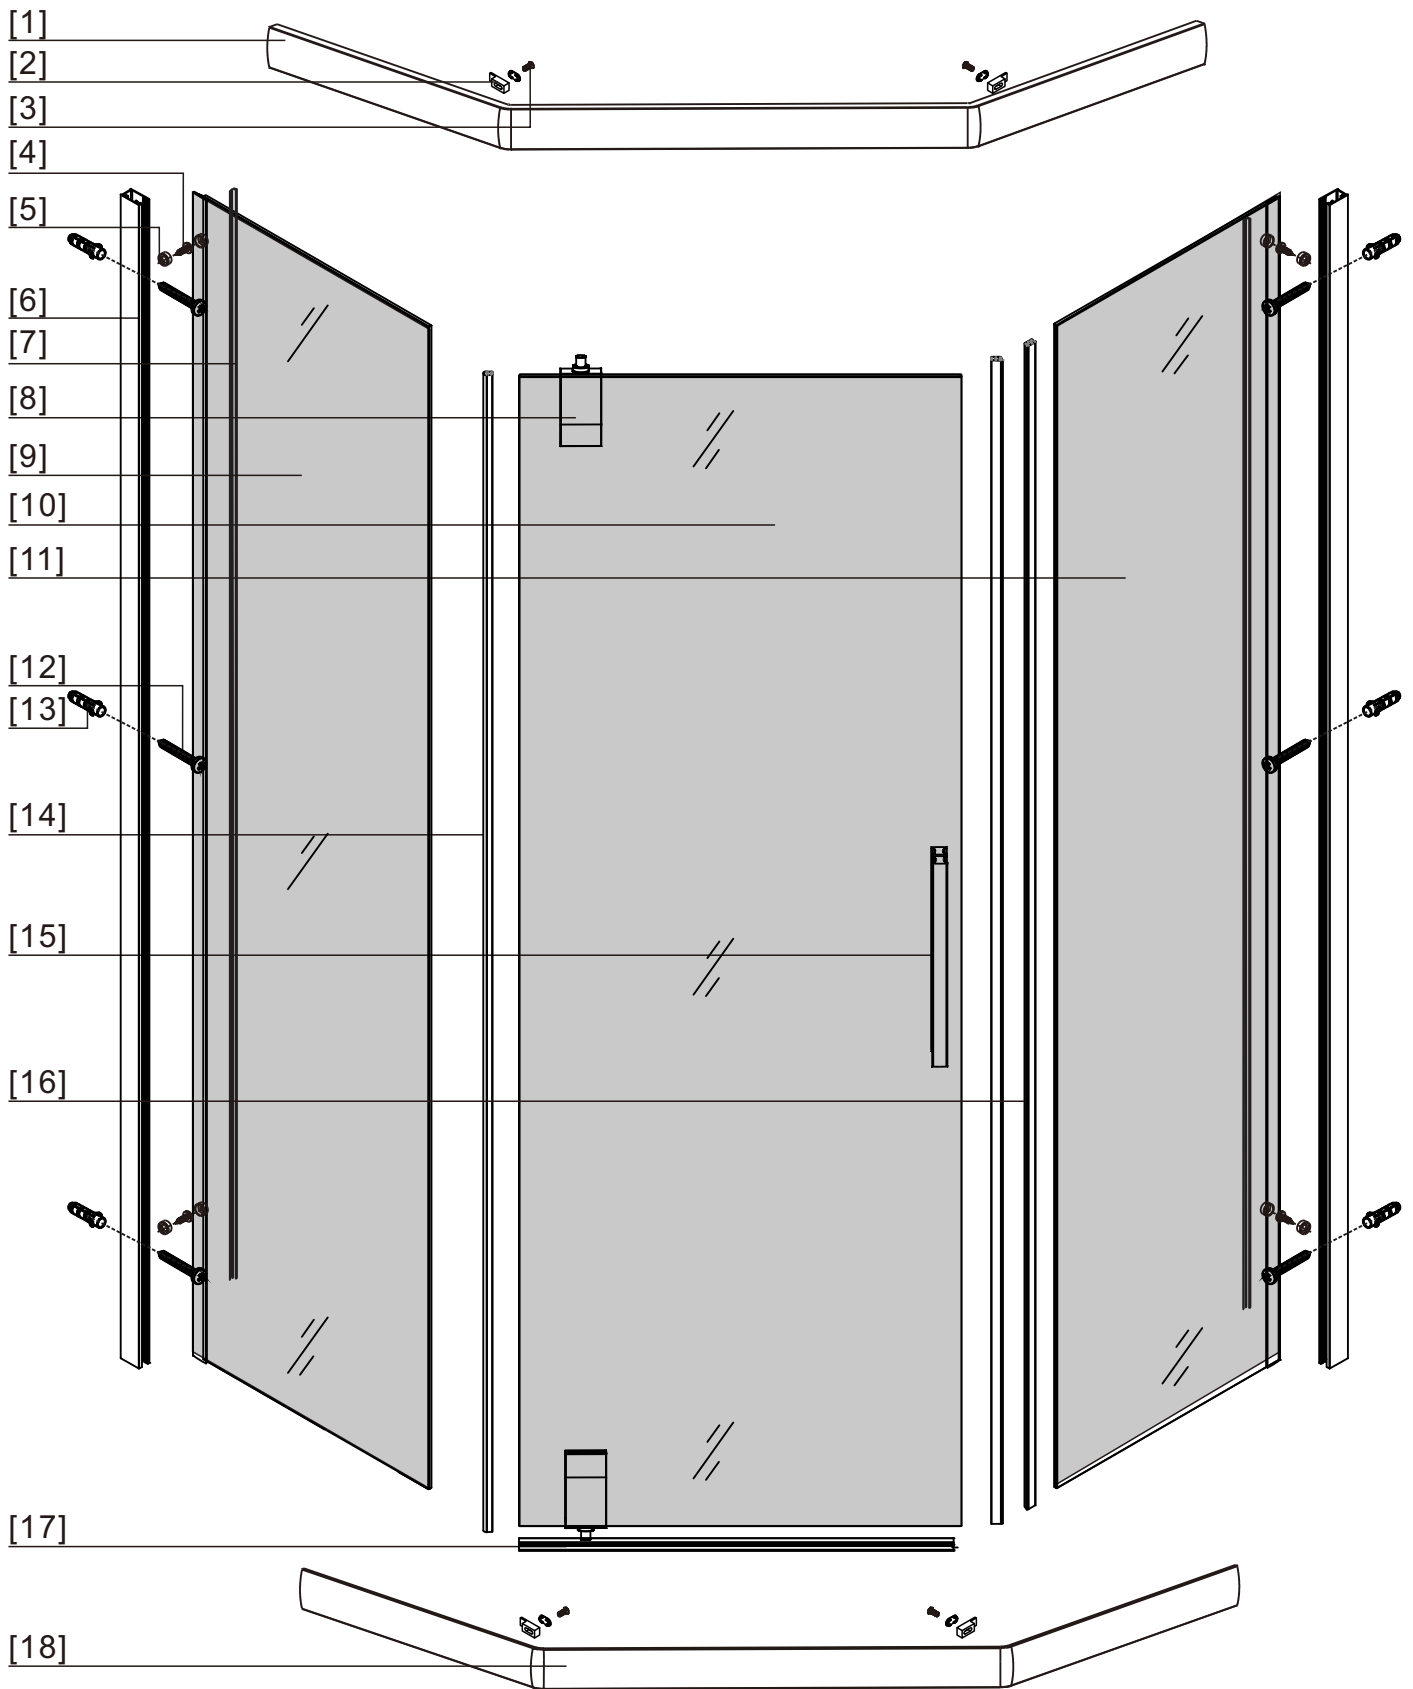

# AM · PM

W90G-405-090MT	900x900x1900mm
DX35WG-405-090MT	900x900x1900mm

# ◆ Box Contents

1

2

4

5

[16]

8

10