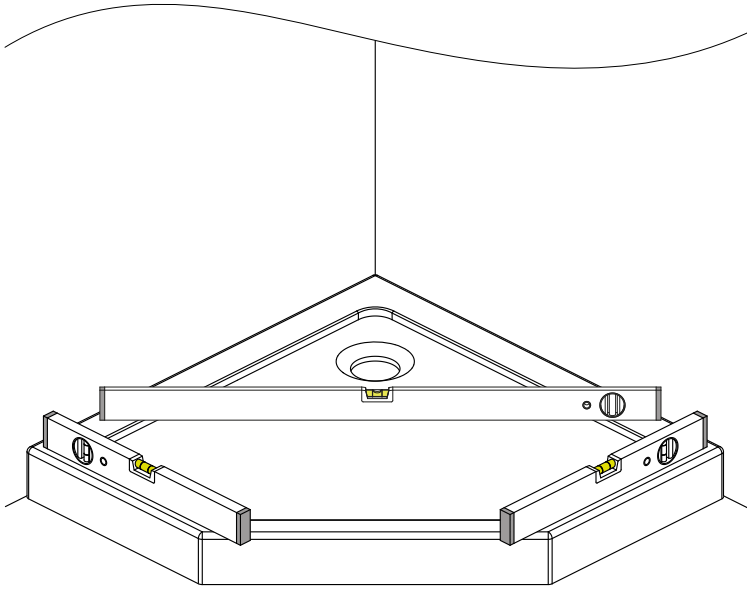

# AM · PM

W90G-405-090MT	900x900x1900mm
DX35WG-405-090MT	900x900x1900mm

# ◆ Box Contents

1

2

4

5

[16]

8

10