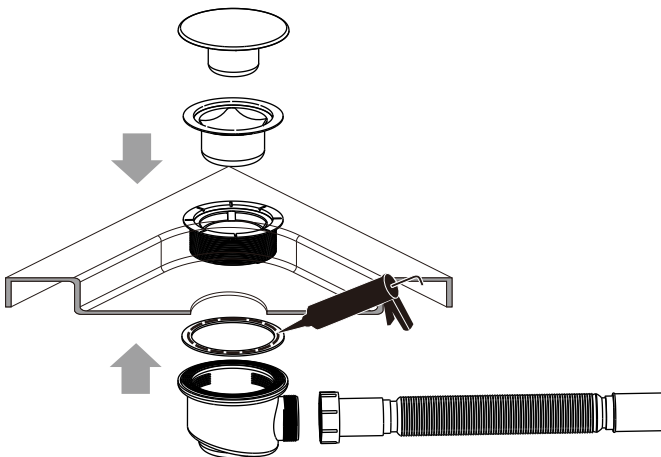

# AM · PM

W90G-405-090MT	900x900x1900mm
DX35WG-405-090MT	900x900x1900mm

# ◆ Box Contents

1

2

4

5

[16]

8

10