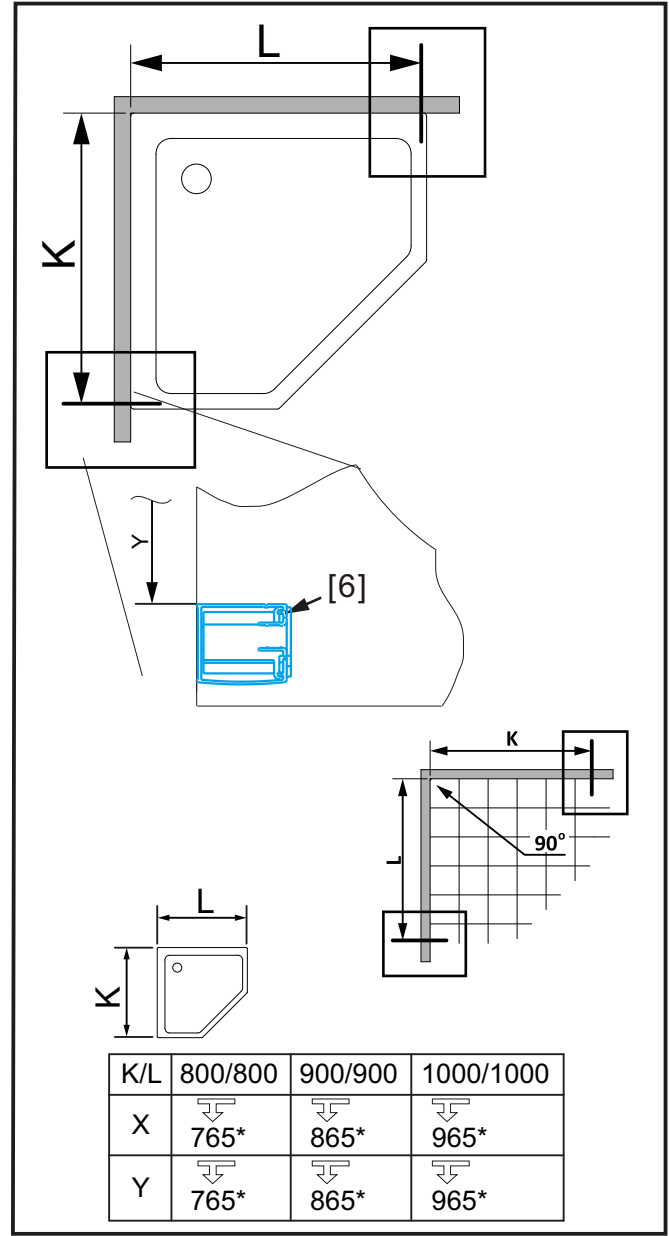

# AM · PM

W90G-405-090MT	900x900x1900mm
DX35WG-405-090MT	900x900x1900mm

# ◆ Box Contents

1

2

4

5

[16]

8

10