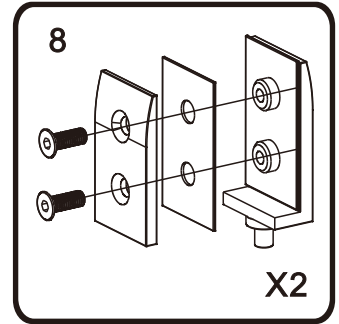

# AM · PM

W90G-405-090MT	900x900x1900mm
DX35WG-405-090MT	900x900x1900mm

# ◆ Box Contents

1

2

4

5

[16]

8

10