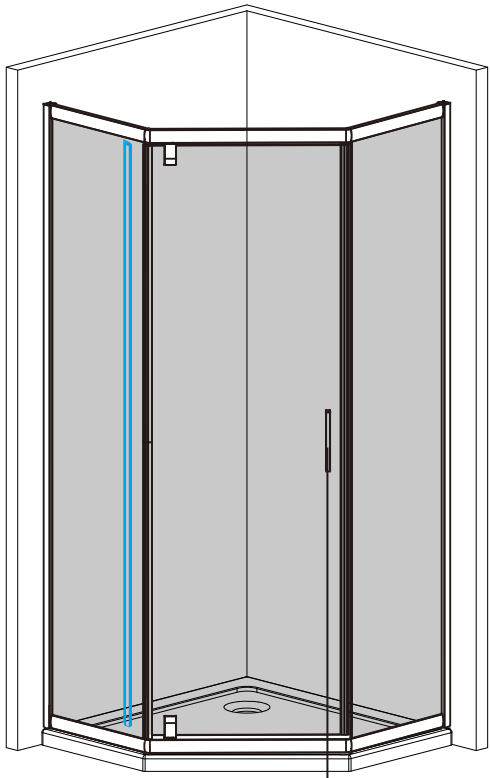

# AM · PM

W90G-405-090MT	900x900x1900mm
DX35WG-405-090MT	900x900x1900mm

# ◆ Box Contents

1

2

4

5

[16]

8

10