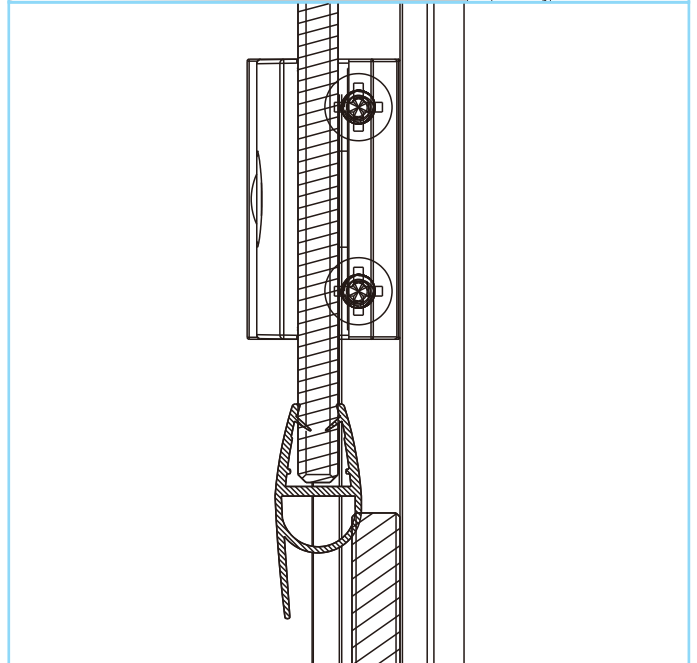

# AM · PM

W90G-405-090MT	900x900x1900mm
DX35WG-405-090MT	900x900x1900mm

# ◆ Box Contents

1

2

4

5

[16]

8

10