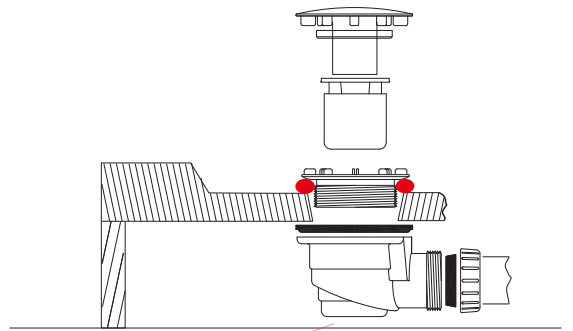

# AM · PM

W90G-405-090MT	900x900x1900mm
DX35WG-405-090MT	900x900x1900mm

# ◆ Box Contents

1

2

4

5

[16]

8

10