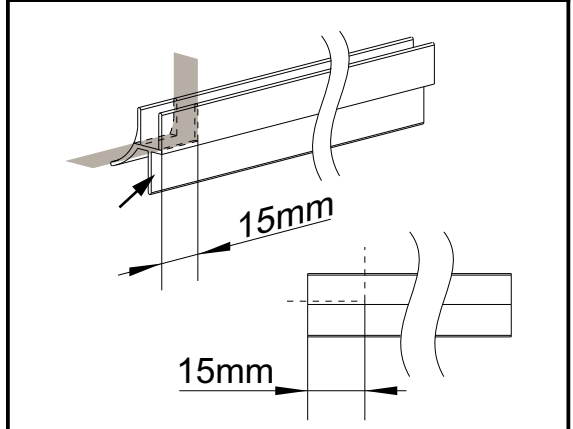

# AM · PM

W90G-405-090MT	900x900x1900mm
DX35WG-405-090MT	900x900x1900mm

# ◆ Box Contents

1

2

4

5

[16]

8

10