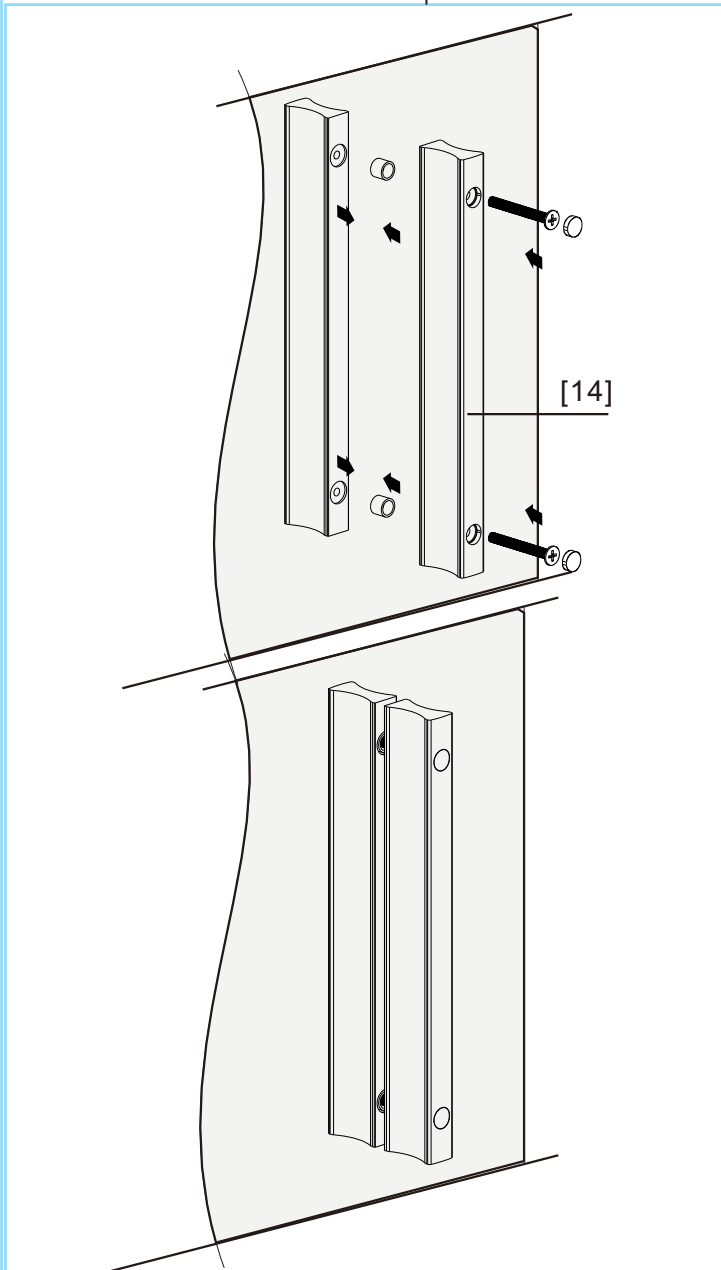

# AM · PM

W90G-405-090MT	900x900x1900mm
DX35WG-405-090MT	900x900x1900mm

# ◆ Box Contents

1

2

4

5

[16]

8

10