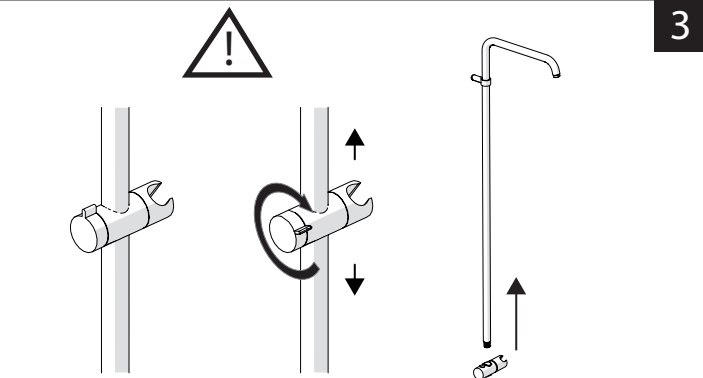

Not included / Non incluso / Non Inclus / Nie zawarty / No incluido / Nao incluido

1

2

3

4

5

6

7