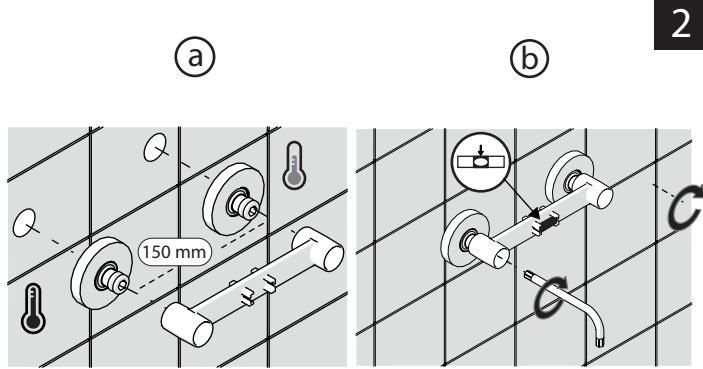

Not included / Non incluso / Non Inclus / Nie zawarty / No incluido / Nao incluido

1

2