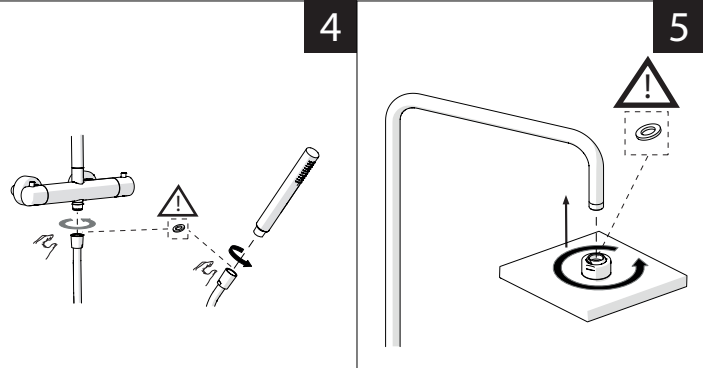

Not included / Non incluso / Non Inclus / Nie zawarty / No incluido / Nao incluido

1

2

3

4

5

6

7