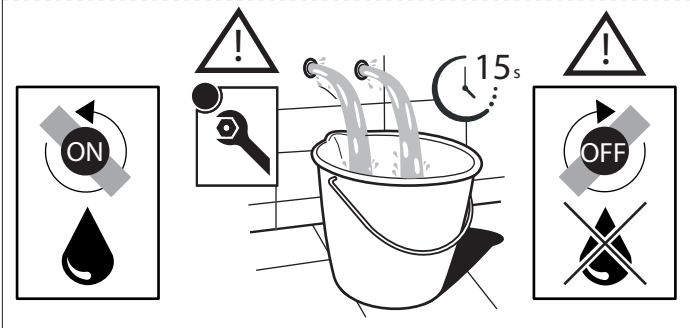

Not included / Non incluso / Non Inclus / Nie zawarty / No incluido / Nao incluido

1

2