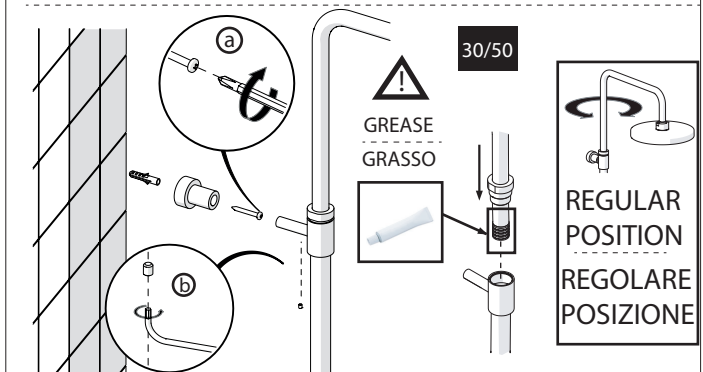

Not included / Non incluso / Non Inclus / Nie zawarty / No incluido / Nao incluido

1

2

3

4

5

6

7