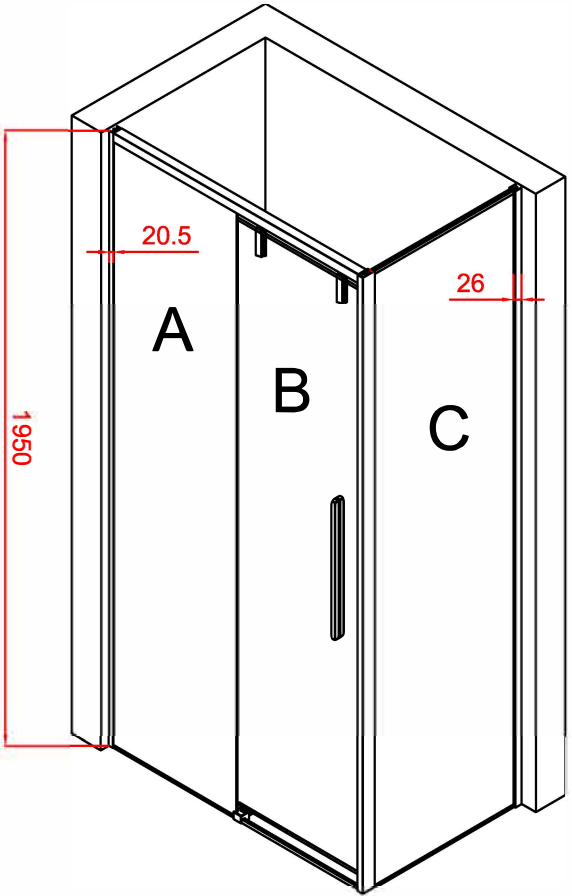

S898 Black-Grey

SIZE	A	B	C	D	E	F
900X1200X1950	543	601	823	985~900	1185~1195	≈505