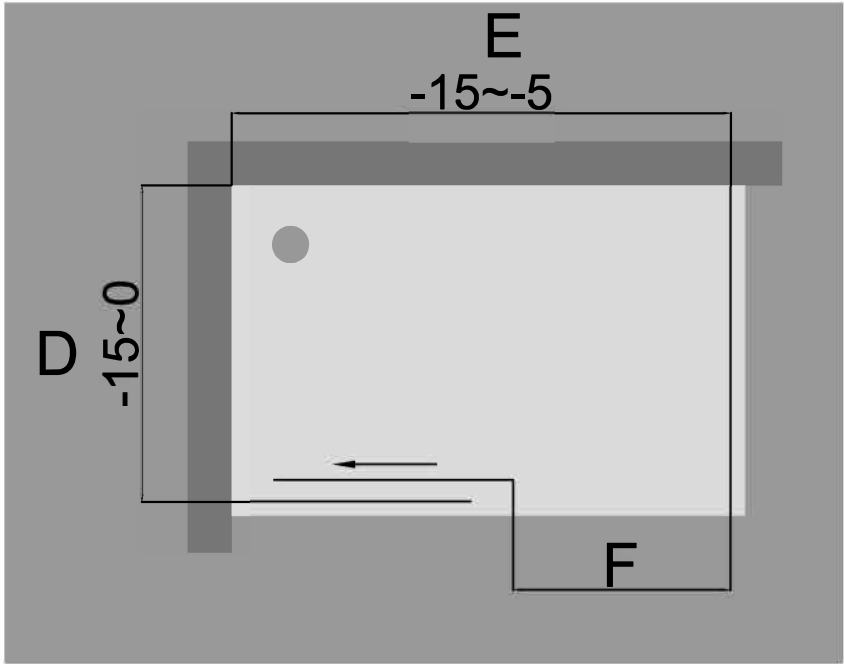

S898 Black-Grey

SIZE	A	B	C	D	E	F
900X1200X1950	543	601	823	985~900	1185~1195	≈505